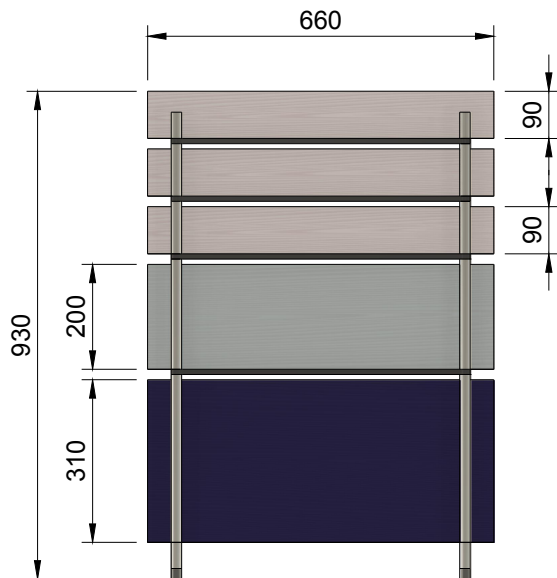

#### Pyloon,

Uniform aluminium tubes, coated in a selected colour, are joined to form a frame. Between these, shelves are placed in three possible lengths. Back and side supports can be slid over the tubes at any level, optimizing stability and functionality. Drawers in three different heights can be placed between the side supports. Made of ash veneer and aluminium tubes finished with a durable p.u. lacquer.

Totaal exclusief, delivery ,installation and VAT € 1241

Totaal inclusief 21% VAT € 1501

Pyloon trolley.

Tube elements from the pylon range are attached to the side of the large bottom drawer. These ensure the stability of the further assembly. Black full-core elements are placed between each tube connection and ensure smooth guiding of the drawers.

The drawers slide on both sides of the trolley and can be removed as needed.

Access to the bottom drawer is gained by sliding the drawer above it.

The unit can be fitted with castors or fixed adjustable feet.

Made of ash veneer, aluminium tubes and volkern slide rails, finished with a colored PU lacquer.

Pyloon,  
Uniform aluminium tubes, coated in a selected colour, are joined to form a frame. Between these, shelves are placed in three possible lengths. Back and side supports can be slid over the tubes at any level, optimizing stability and functionality. Drawers in three different heights can be placed between the side supports. Made of ash veneer and aluminium tubes finished with a durable p.u. lacquer.