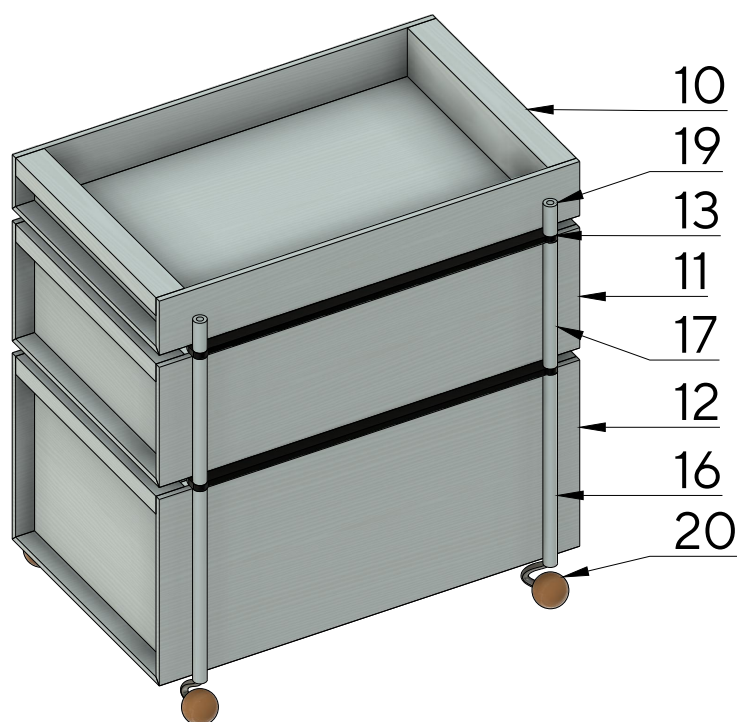

#### Pyloon,

Uniform aluminium tubes, coated in a selected colour, are joined to form a frame. Between these, shelves are placed in three possible lengths. Back and side supports can be slid over the tubes at any level, optimizing stability and functionality. Drawers in three different heights can be placed between the side supports. Made of ash veneer and aluminium tubes finished with a durable p.u. lacquer.

Totaal exclusief, delivery ,installation and VAT € 1241

Totaal inclusief 21% VAT € 1501

Pyloon trolley.

Tube elements from the pylon range are attached to the side of the large bottom drawer. These ensure the stability of the further assembly. Black full-core elements are placed between each tube connection and ensure smooth guiding of the drawers.

The drawers slide on both sides of the trolley and can be removed as needed.

Access to the bottom drawer is gained by sliding the drawer above it.

The unit can be fitted with castors or fixed adjustable feet.