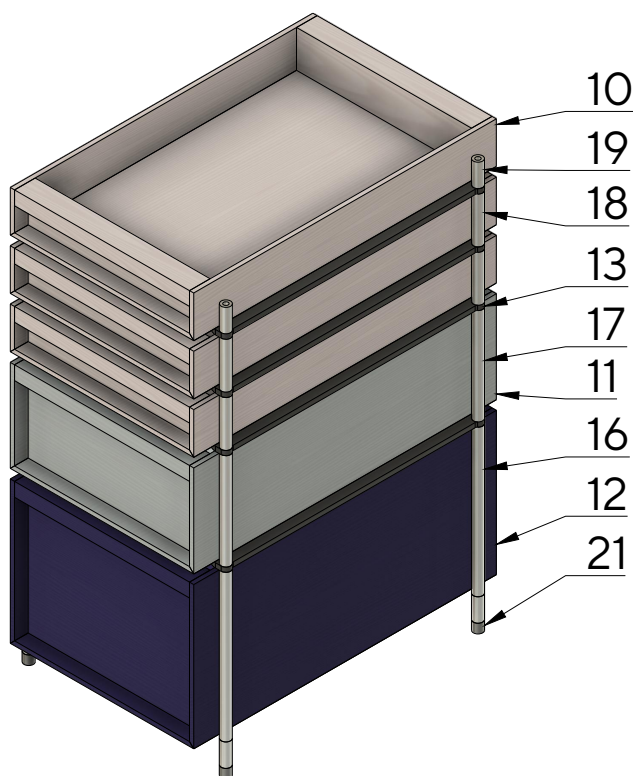

Retail pricelist okt 2023

Item	Qty	Part name	P.Piece	P.Total
10	3	Tray small	€ 227	€ 682
11	1	Tray medium	€ 268	€ 268
12	1	Tray large	€ 312	€ 312
13	4	Tray trolley support	€ 38	€ 153
16	1	Pyloon trolley 320	€ 95	€ 95
17	1	Pyloon trolley 210	€ 93	€ 93
18	2	Pyloon trolley 100	€ 90	€ 180
19	1	Pyloon trolley 50	€ 89	€ 89
21	1	Adjusteble feet	€ 14	€ 14

Totaal exclusief, delivery ,installation and VAT € 1886

Totaal inclusief 21% VAT € 2282

Pyloon trolley.

Tube elements from the pylon range are attached to the side of the large bottom drawer. These ensure the stability of the further assembly. Black full-core elements are placed between each tube connection and ensure smooth guiding of the drawers.

The drawers slide on both sides of the trolley and can be removed as needed.

Access to the bottom drawer is gained by sliding the drawer above it.

The unit can be fitted with castors or fixed adjustable feet.

Made of ash veneer, aluminium tubes and volkern slide rails, finished with a colored PU lacquer.