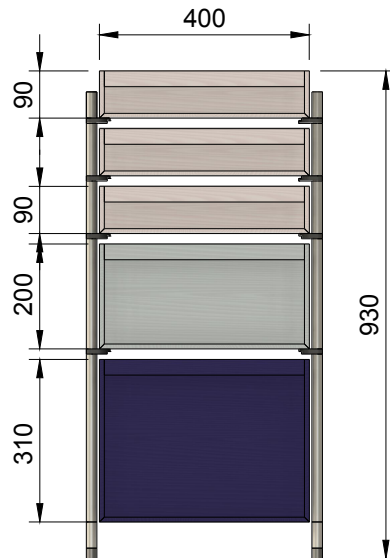

#### Pyloon,

Uniform aluminium tubes, coated in a selected colour, are joined to form a frame. Between these, shelves are placed in three possible lengths. Back and side supports can be slid over the tubes at any level, optimizing stability and functionality. Drawers in three different heights can be placed between the side supports. Made of ash veneer and aluminium tubes finished with a durable p.u. lacquer.

Totaal exclusief, delivery ,installation and VAT € 1241

Totaal inclusief 21% VAT € 1501

Pyloon trolley.

Tube elements from the pylon range are attached to the side of the large bottom drawer. These ensure the stability of the further assembly. Black full-core elements are placed between each tube connection and ensure smooth guiding of the drawers.

The drawers slide on both sides of the trolley and can be removed as needed.

Access to the bottom drawer is gained by sliding the drawer above it.

The unit can be fitted with castors or fixed adjustable feet.

Made of ash veneer, aluminium tubes and volkern slide rails, finished with a colored PU lacquer.

Pyloon,  
Uniform aluminium tubes, coated in a selected colour, are joined to form a frame. Between these, shelves are placed in three possible lengths. Back and side supports can be slid over the tubes at any level, optimizing stability and functionality. Drawers in three different heights can be placed between the side supports. Made of ash veneer and aluminium tubes finished with a durable p.u. lacquer.