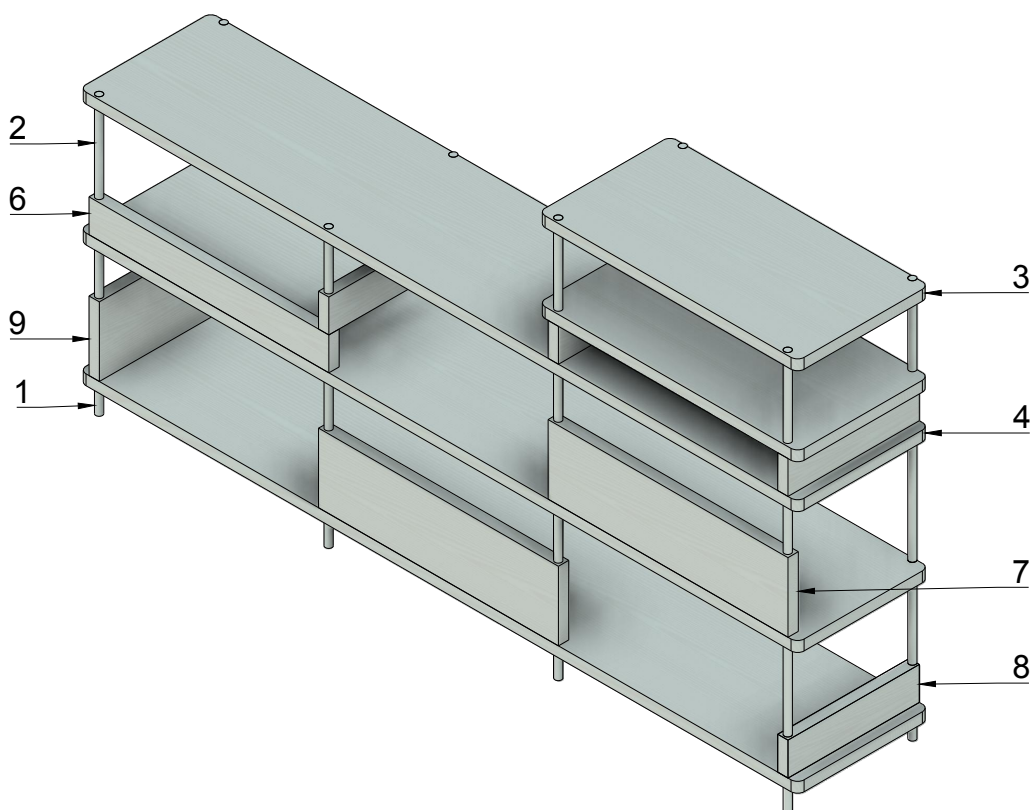

Pyloon,  
Uniform aluminium tubes, coated in a selected colour, are joined to form a frame. Between these, shelves are placed in three possible lengths. Back and side supports can be slid over the tubes at any level, optimizing stability and functionality. Drawers in three different heights can be placed between the side supports. Made of ash veneer and aluminium tubes finished with a durable p.u. lacquer.

Pyloon,

Uniform aluminium tubes, coated in a selected colour, are joined to form a frame. Between these tubes , shelves are placed in three possible lengths. Back and side supports can be slid over the tubes at any level, optimizing stability and functionality. Drawers in three different heights can be placed between the side supports. Made of ash veneer and aluminium tubes finished with a durable p.u. lacquer.

Pyloon,  
Uniform aluminium tubes, coated in a selected colour, are joined to form a frame. Between these tubes, shelves are placed in three possible lengths. Back and side supports can be slid over the tubes at any level, optimizing stability and functionality. Drawers in three different heights can be placed between the side supports. Made of ash veneer and aluminium tubes finished with a durable p.u. lacquer.

Totaal exclusief, delivery, installation and VAT € 1854

Totaal inclusief 21% VAT € 2243

Pyloon,

Uniform aluminium tubes, coated in a selected colour, are joined to form a frame. Between these, shelves are placed in three possible lengths. Back and side supports can be slid over the tubes at any level, optimizing stability and functionality. Drawers in three different heights can be placed between the side supports. Made of ash veneer and aluminium tubes finished with a durable p.u. lacquer.