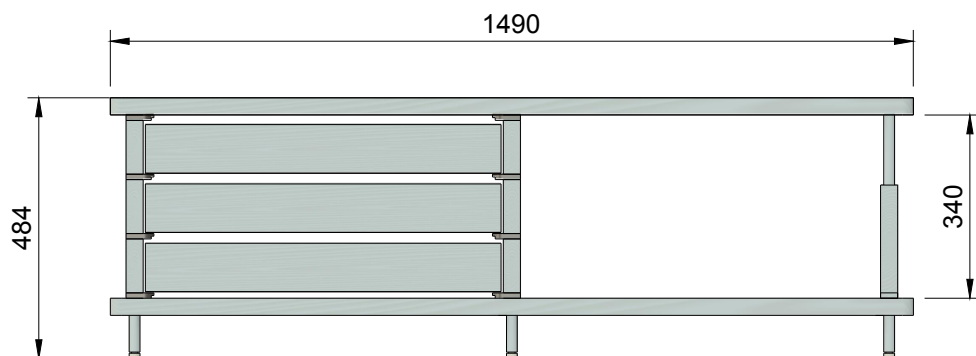

Pyloon,  
Uniform aluminium tubes, coated in a selected colour, are joined to form a frame. Between these tubes, shelves are placed in three possible lengths. Back and side supports can be slid over the tubes at any level, optimizing stability and functionality. Drawers in three different heights can be placed between the side supports. Made of ash veneer and aluminium tubes finished with a durable p.u. lacquer.

Retail pricelist okt 2023

Item	Qty	Part name	P.Piece	P.Total
1	4	Pyl 100 + insert + adj.foot	€ 21	€ 86
2	16	Pyl 371 + insert + ax	€ 23	€ 366
3	5	Shelf 790	€ 183	€ 913
4	0	Shelf 2150	€ 337	€ 0
6	1	Support 7.100	€ 122	€ 122
7	1	Support 7.210	€ 141	€ 141
8	1	Support 4.100	€ 107	€ 107
9	1	Support 4.210	€ 119	€ 119

Totaal exclusief, delivery, installation and VAT € 1854

Totaal inclusief 21% VAT € 2243

Pyloon,

Uniform aluminium tubes, coated in a selected colour, are joined to form a frame. Between these, shelves are placed in three possible lengths. Back and side supports can be slid over the tubes at any level, optimizing stability and functionality. Drawers in three different heights can be placed between the side supports. Made of ash veneer and aluminium tubes finished with a durable p.u. lacquer.

Pyloon,  
Uniform aluminium tubes, coated in a selected colour, are joined to form a frame. Between these, shelves are placed in three possible lengths. Back and side supports can be slid over the tubes at any level, optimizing stability and functionality. Drawers in three different heights can be placed between the side supports. Made of ash veneer and aluminium tubes finished with a durable p.u. lacquer.