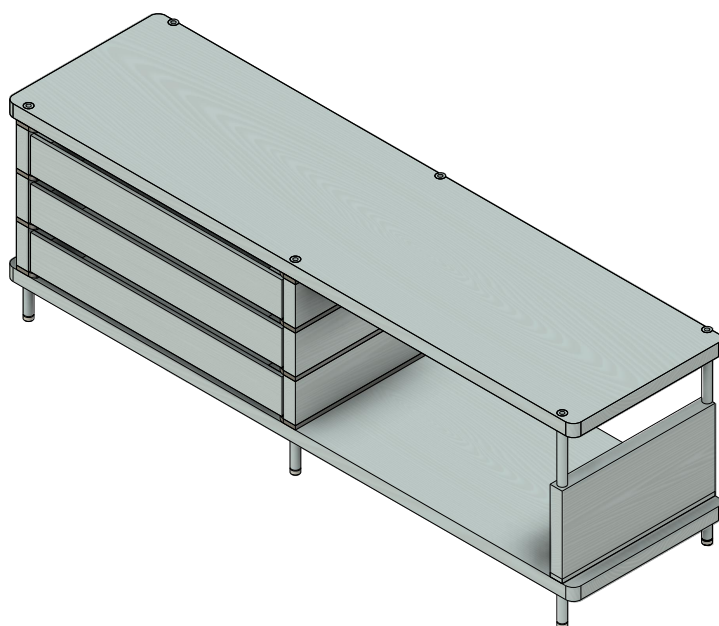

Pyloon,

Uniform aluminium tubes, coated in a selected colour, are joined to form a frame. Between these tubes , shelves are placed in three possible lengths. Back and side supports can be slid over the tubes at any level, optimizing stability and functionality. Drawers in three different heights can be placed between the side supports. Made of ash veneer and aluminium tubes finished with a durable p.u. lacquer.

Pyloon,  
Uniform aluminium tubes, coated in a selected colour, are joined to form a frame. Between these tubes, shelves are placed in three possible lengths. Back and side supports can be slid over the tubes at any level, optimizing stability and functionality. Drawers in three different heights can be placed between the side supports. Made of ash veneer and aluminium tubes finished with a durable p.u. lacquer.

Totaal exclusief, delivery, installation and VAT € 1854

Totaal inclusief 21% VAT € 2243

Pyloon,

Uniform aluminium tubes, coated in a selected colour, are joined to form a frame. Between these, shelves are placed in three possible lengths. Back and side supports can be slid over the tubes at any level, optimizing stability and functionality. Drawers in three different heights can be placed between the side supports. Made of ash veneer and aluminium tubes finished with a durable p.u. lacquer.

Pyloon,  
Uniform aluminium tubes, coated in a selected colour, are joined to form a frame. Between these, shelves are placed in three possible lengths. Back and side supports can be slid over the tubes at any level, optimizing stability and functionality. Drawers in three different heights can be placed between the side supports. Made of ash veneer and aluminium tubes finished with a durable p.u. lacquer.