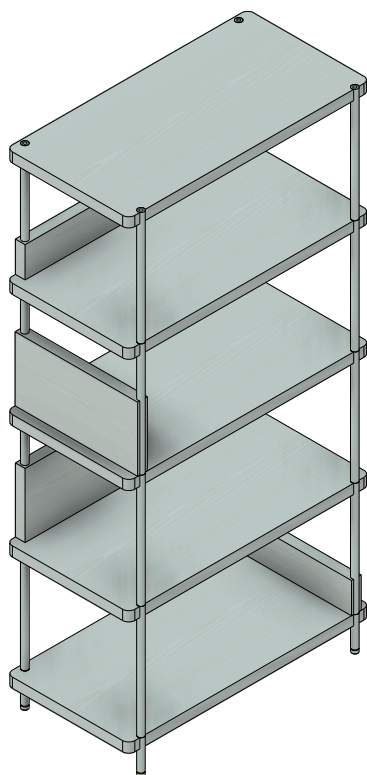

Pyloon,  
Uniform aluminium tubes, coated in a selected colour, are joined to form a frame. Between these, shelves are placed in three possible lengths. Back and side supports can be slid over the tubes at any level, optimizing stability and functionality. Drawers in three different heights can be placed between the side supports. Made of ash veneer and aluminium tubes finished with a durable p.u. lacquer.

Pyloon,

Uniform aluminium tubes, coated in a selected colour, are joined to form a frame. Between these tubes , shelves are placed in three possible lengths. Back and side supports can be slid over the tubes at any level, optimizing stability and functionality. Drawers in three different heights can be placed between the side supports. Made of ash veneer and aluminium tubes finished with a durable p.u. lacquer.

Pyloon,  
Uniform aluminium tubes, coated in a selected colour, are joined to form a frame. Between these tubes, shelves are placed in three possible lengths. Back and side supports can be slid over the tubes at any level, optimizing stability and functionality. Drawers in three different heights can be placed between the side supports. Made of ash veneer and aluminium tubes finished with a durable p.u. lacquer.

Totaal exclusief, delivery, installation and VAT € 1854

Totaal inclusief 21% VAT € 2243

Pyloon,

Uniform aluminium tubes, coated in a selected colour, are joined to form a frame. Between these, shelves are placed in three possible lengths. Back and side supports can be slid over the tubes at any level, optimizing stability and functionality. Drawers in three different heights can be placed between the side supports. Made of ash veneer and aluminium tubes finished with a durable p.u. lacquer.