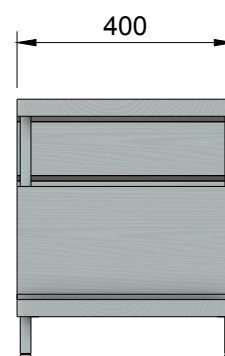

Pyloon,  
Uniform aluminium tubes, coated in a selected colour, are joined to form a frame. Between these tubes, shelves are placed in three possible lengths. Back and side supports can be slid over the tubes at any level, optimizing stability and functionality. Drawers in three different heights can be placed between the side supports. Made of ash veneer and aluminium tubes finished with a durable p.u. lacquer.

Retail pricelist okt 2023

Item	Qty	Part name	P.Piece	P.Total
1	4	Pyl 100 + insert + adj.foot	€ 21	€ 86
2	16	Pyl 371 + insert + ax	€ 23	€ 366
3	5	Shelf 790	€ 183	€ 913
4	0	Shelf 2150	€ 337	€ 0
6	1	Support 7.100	€ 122	€ 122
7	1	Support 7.210	€ 141	€ 141
8	1	Support 4.100	€ 107	€ 107
9	1	Support 4.210	€ 119	€ 119

Totaal exclusief, delivery, installation and VAT € 1854

Totaal inclusief 21% VAT € 2243

Pyloon,

Uniform aluminium tubes, coated in a selected colour, are joined to form a frame. Between these, shelves are placed in three possible lengths. Back and side supports can be slid over the tubes at any level, optimizing stability and functionality. Drawers in three different heights can be placed between the side supports. Made of ash veneer and aluminium tubes finished with a durable p.u. lacquer.

Pyloon,  
Uniform aluminium tubes, coated in a selected colour, are joined to form a frame. Between these, shelves are placed in three possible lengths. Back and side supports can be slid over the tubes at any level, optimizing stability and functionality. Drawers in three different heights can be placed between the side supports. Made of ash veneer and aluminium tubes finished with a durable p.u. lacquer.