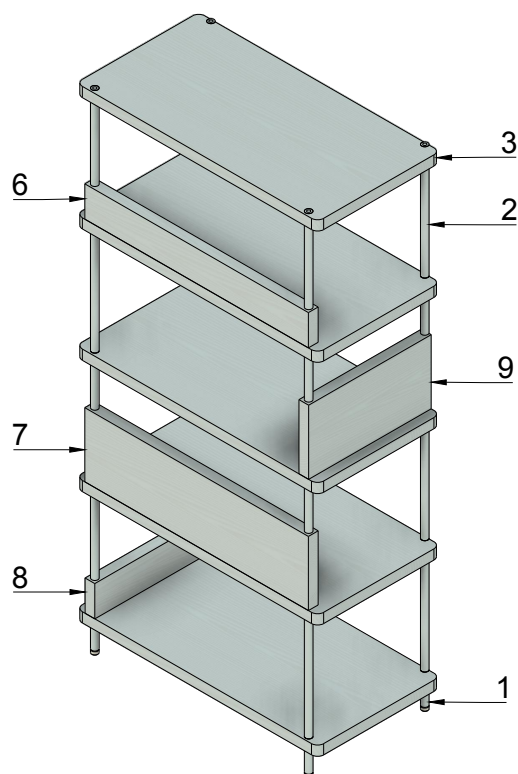

Pyloon,  
Uniform aluminium tubes, coated in a selected colour, are joined to form a frame. Between these, shelves are placed in three possible lengths. Back and side supports can be slid over the tubes at any level, optimizing stability and functionality. Drawers in three different heights can be placed between the side supports. Made of ash veneer and aluminium tubes finished with a durable p.u. lacquer.

Pyloon,

Uniform aluminium tubes, coated in a selected colour, are joined to form a frame. Between these tubes , shelves are placed in three possible lengths. Back and side supports can be slid over the tubes at any level, optimizing stability and functionality. Drawers in three different heights can be placed between the side supports. Made of ash veneer and aluminium tubes finished with a durable p.u. lacquer.

Pyloon,  
Uniform aluminium tubes, coated in a selected colour, are joined to form a frame. Between these tubes, shelves are placed in three possible lengths. Back and side supports can be slid over the tubes at any level, optimizing stability and functionality. Drawers in three different heights can be placed between the side supports. Made of ash veneer and aluminium tubes finished with a durable p.u. lacquer.

Totaal exclusief, delivery, installation and VAT € 1854

Totaal inclusief 21% VAT € 2243

Pyloon,

Uniform aluminium tubes, coated in a selected colour, are joined to form a frame. Between these, shelves are placed in three possible lengths. Back and side supports can be slid over the tubes at any level, optimizing stability and functionality. Drawers in three different heights can be placed between the side supports. Made of ash veneer and aluminium tubes finished with a durable p.u. lacquer.