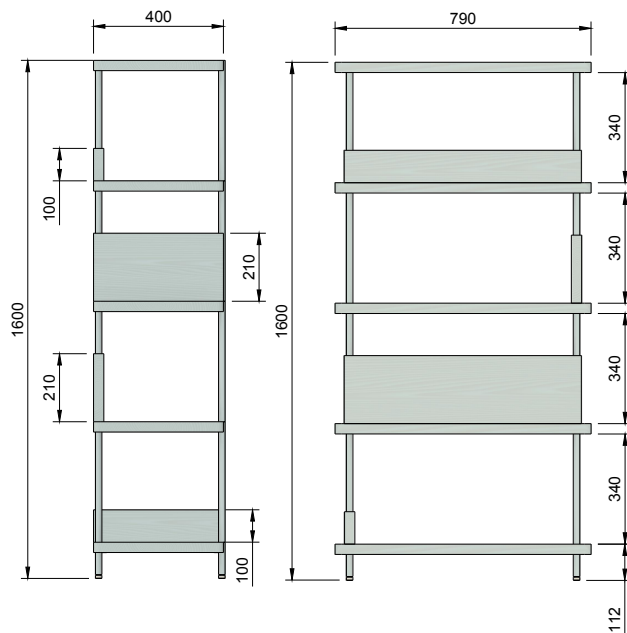

Pyloon,  
Uniform aluminium tubes, coated in a selected colour, are joined to form a frame. Between these, shelves are placed in three possible lengths. Back and side supports can be slid over the tubes at any level, optimizing stability and functionality. Drawers in three different heights can be placed between the side supports. Made of ash veneer and aluminium tubes finished with a durable p.u. lacquer.

Pyloon,

Uniform aluminium tubes, coated in a selected colour, are joined to form a frame. Between these tubes , shelves are placed in three possible lengths. Back and side supports can be slid over the tubes at any level, optimizing stability and functionality. Drawers in three different heights can be placed between the side supports. Made of ash veneer and aluminium tubes finished with a durable p.u. lacquer.

Pyloon,  
Uniform aluminium tubes, coated in a selected colour, are joined to form a frame. Between these tubes, shelves are placed in three possible lengths. Back and side supports can be slid over the tubes at any level, optimizing stability and functionality. Drawers in three different heights can be placed between the side supports. Made of ash veneer and aluminium tubes finished with a durable p.u. lacquer.

Totaal exclusief, delivery, installation and VAT € 1854

Totaal inclusief 21% VAT € 2243

Pyloon,

Uniform aluminium tubes, coated in a selected colour, are joined to form a frame. Between these, shelves are placed in three possible lengths. Back and side supports can be slid over the tubes at any level, optimizing stability and functionality. Drawers in three different heights can be placed between the side supports. Made of ash veneer and aluminium tubes finished with a durable p.u. lacquer.