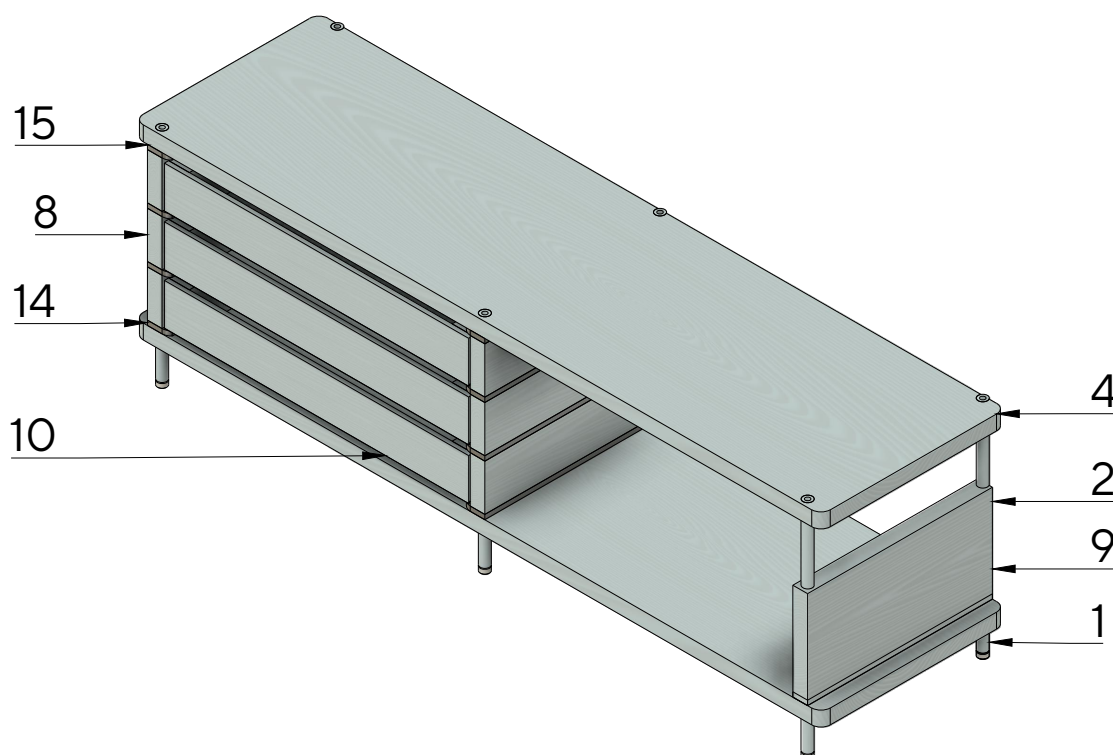

Pyloon,  
Uniform aluminium tubes, coated in a selected colour, are joined to form a frame. Between these tubes, shelves are placed in three possible lengths. Back and side supports can be slid over the tubes at any level, optimizing stability and functionality. Drawers in three different heights can be placed between the side supports. Made of ash veneer and aluminium tubes finished with a durable p.u. lacquer.

Totaal exclusief, delivery, installation and VAT € 1854

Totaal inclusief 21% VAT € 2243

Pyloon,

Uniform aluminium tubes, coated in a selected colour, are joined to form a frame. Between these, shelves are placed in three possible lengths. Back and side supports can be slid over the tubes at any level, optimizing stability and functionality. Drawers in three different heights can be placed between the side supports. Made of ash veneer and aluminium tubes finished with a durable p.u. lacquer.

Pyloon,  
Uniform aluminium tubes, coated in a selected colour, are joined to form a frame. Between these, shelves are placed in three possible lengths. Back and side supports can be slid over the tubes at any level, optimizing stability and functionality. Drawers in three different heights can be placed between the side supports. Made of ash veneer and aluminium tubes finished with a durable p.u. lacquer.